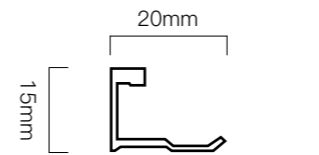

METAL TRIM

ZMAL223#

Other Colors