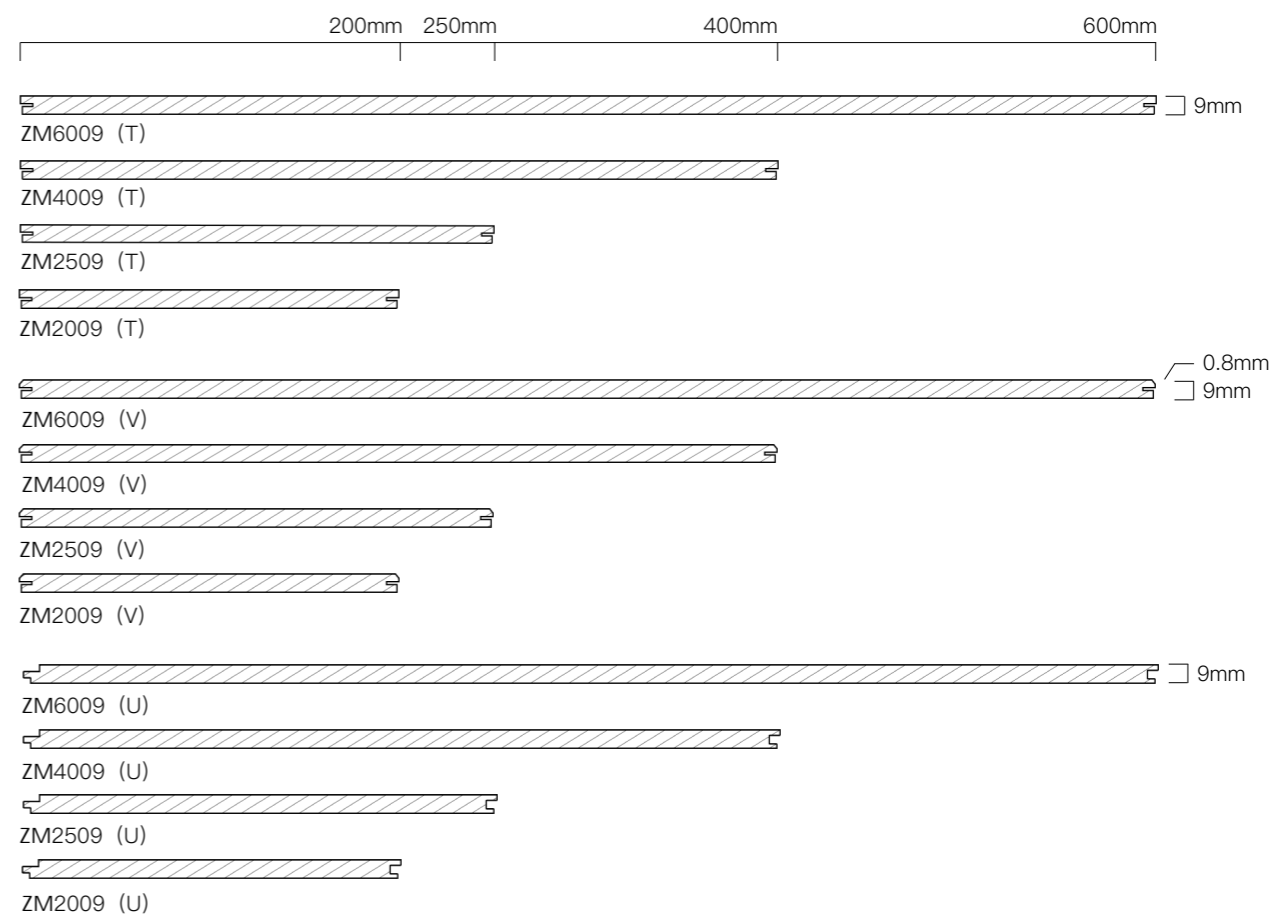

CONTENTS

ESM 2.0  03

ESM 1.0 13

ESM 3D 17

ESM 2.0

Thickness/Width	200mm	250mm	400mm	600mm	1200mm	Customization
8mm	✓	✓	✓	✓	✓	✓
9mm	✓	✓	✓	✓	✓	✓
Customization	✓	✓	✓	✓	✓	✓

Groove Connection Styles

Applications