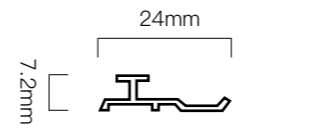

METAL TRIM

ZMAL220#

Other Colors