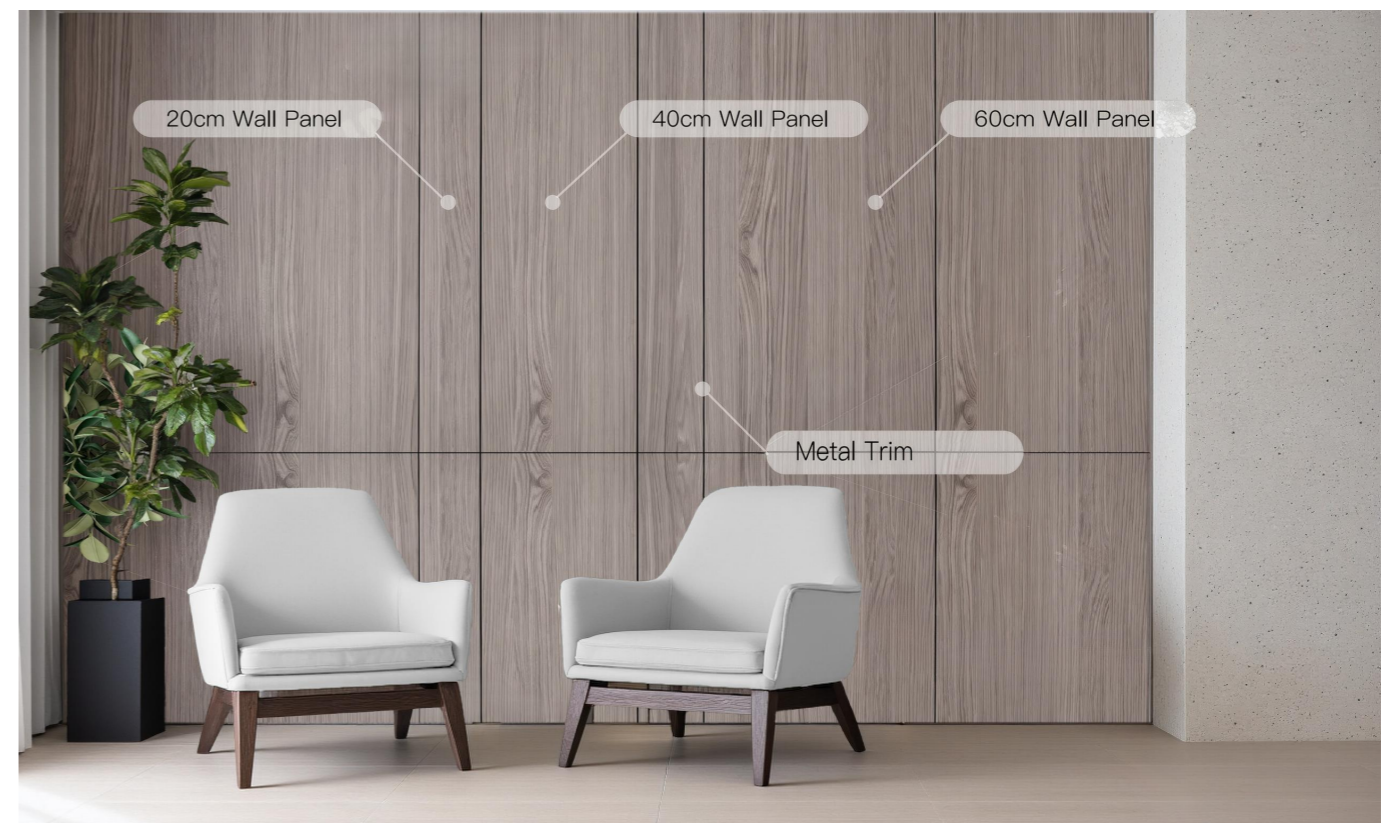

Applications