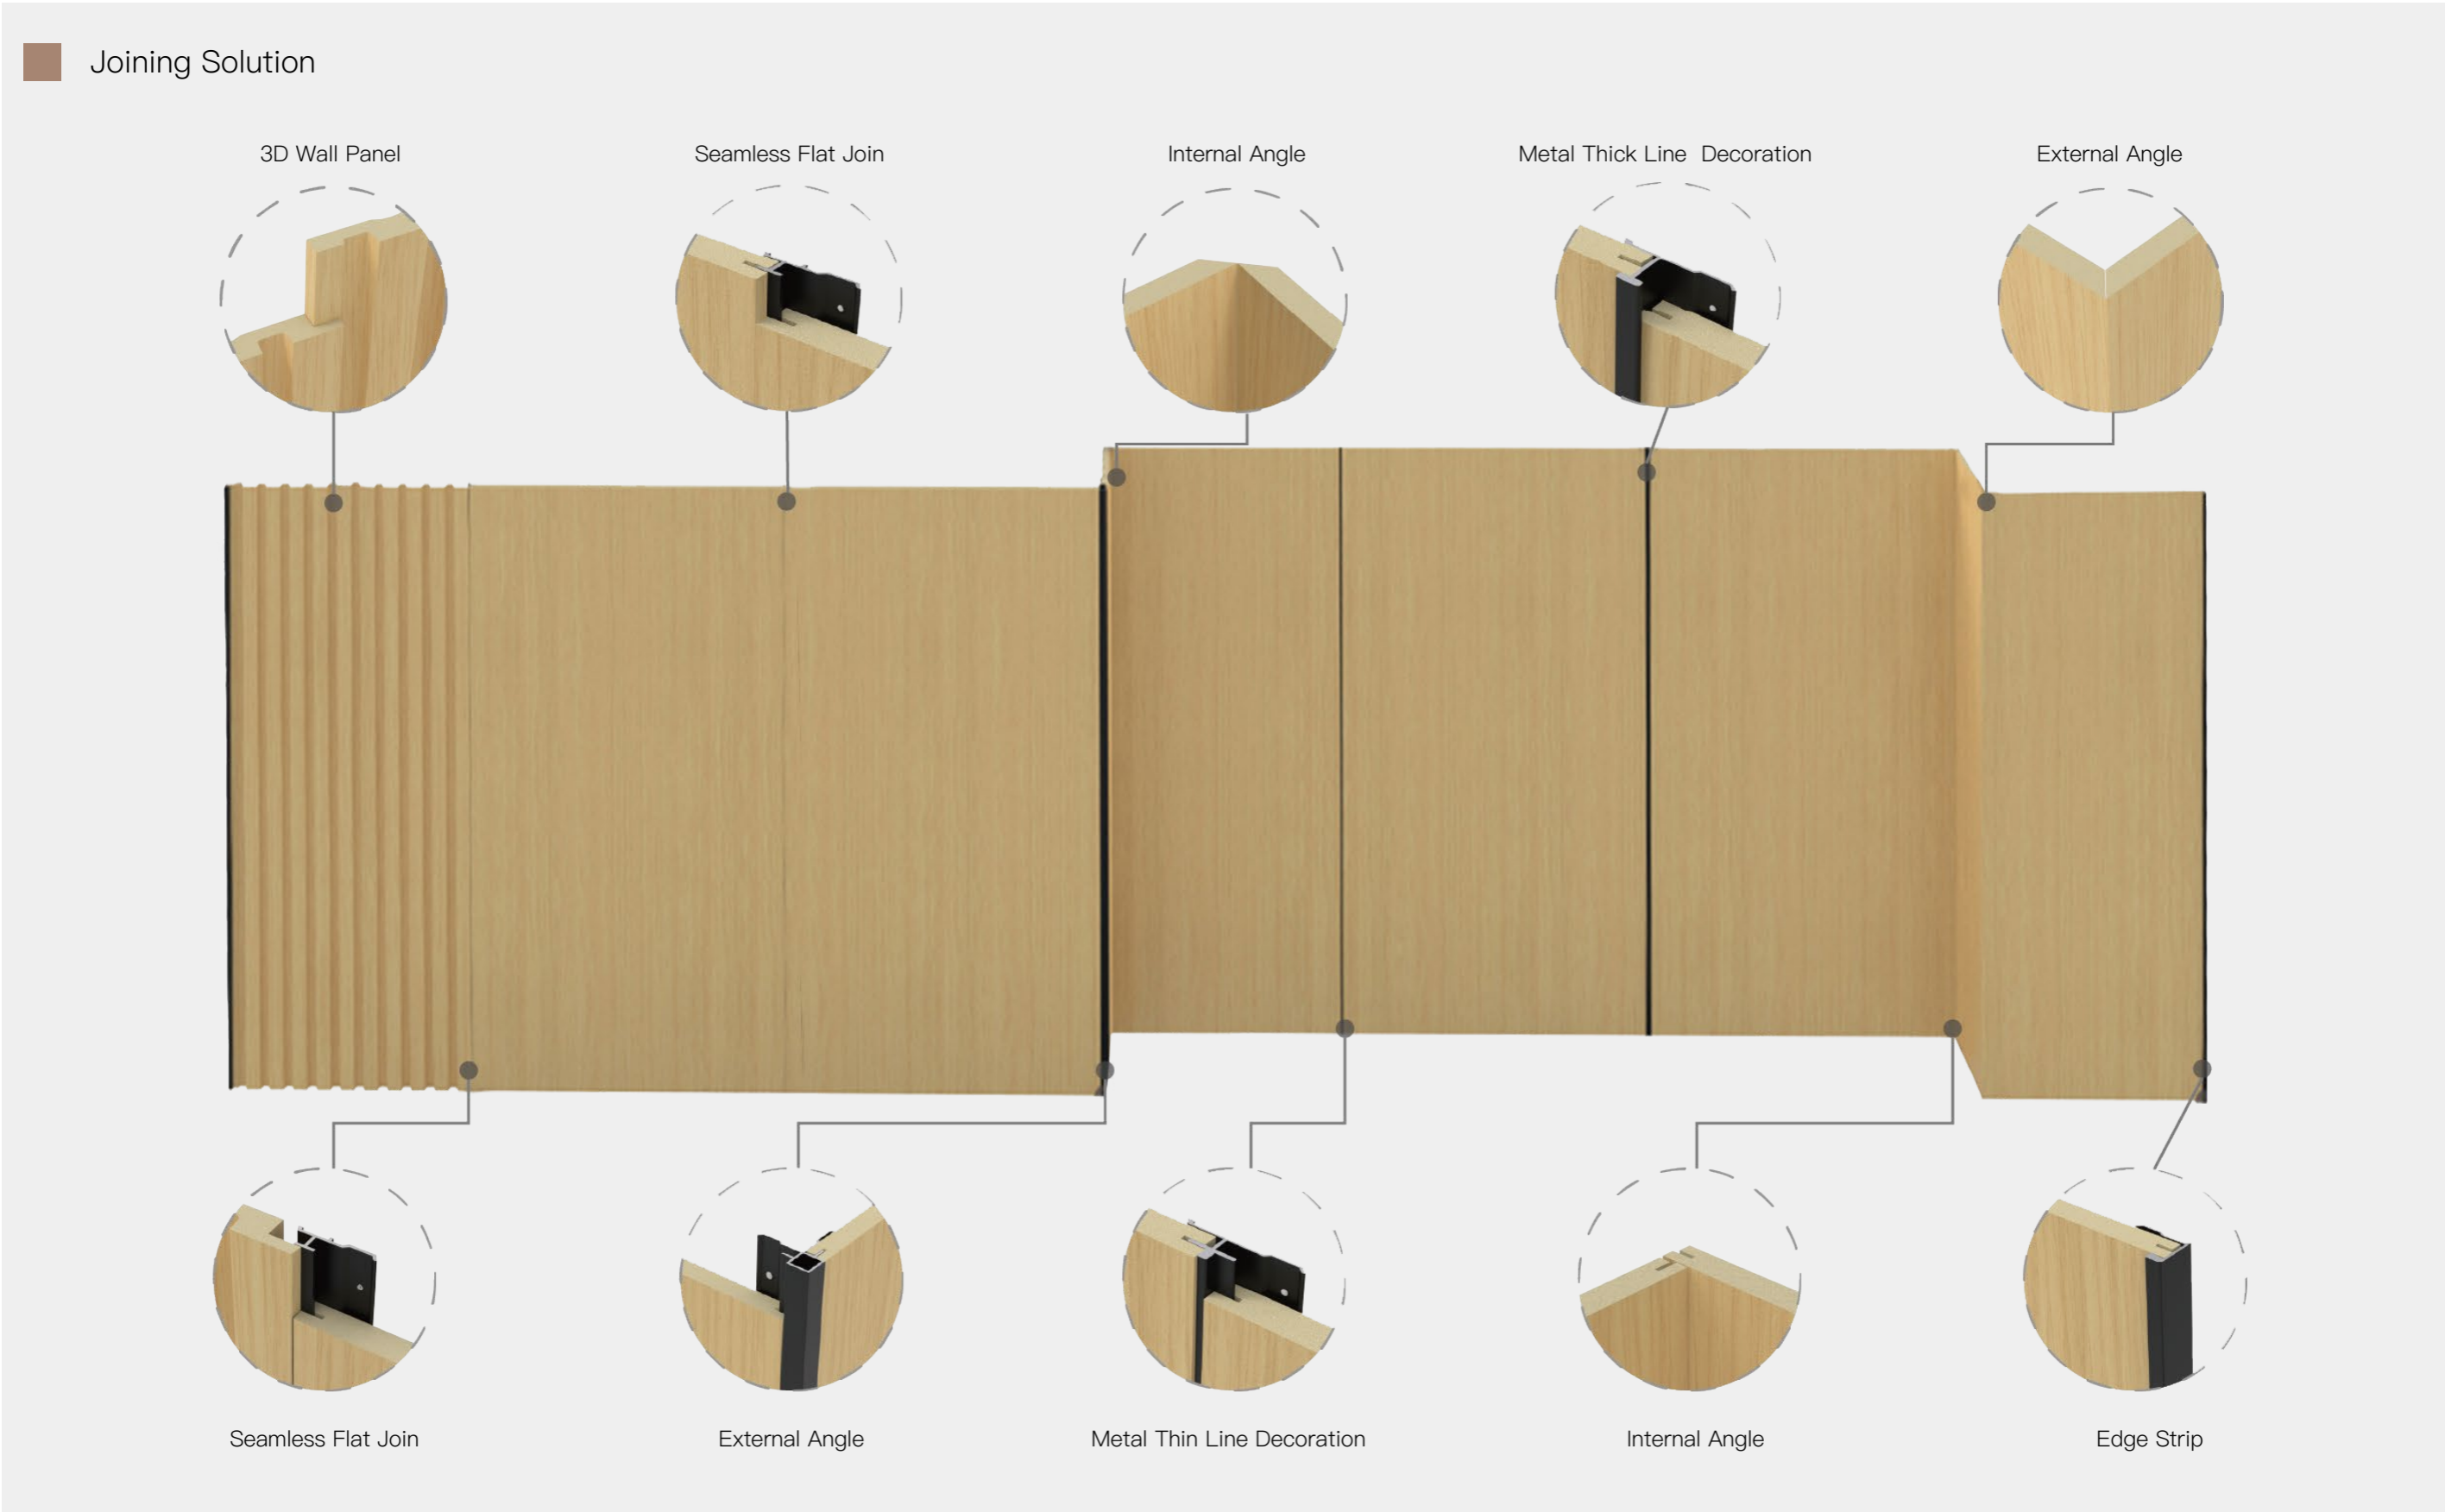

WPC WALL PANEL

ESM

www.zaymarinteriors.com

ZAYMAR INTERIOR wall panel is made of WPC materials. The formaldehyde-free and eco-friendly decorative wall panel provides a new style of indoor living space, improving your living quality...

CONTENTS

ESM 2.0  03

ESM 1.0 13

ESM 3D 17

ESM 2.0

Thickness/Width	200mm	250mm	400mm	600mm	1200mm	Customization
8mm	✓	✓	✓	✓	✓	✓
9mm	✓	✓	✓	✓	✓	✓
Customization	✓	✓	✓	✓	✓	✓

Groove Connection Styles

Applications