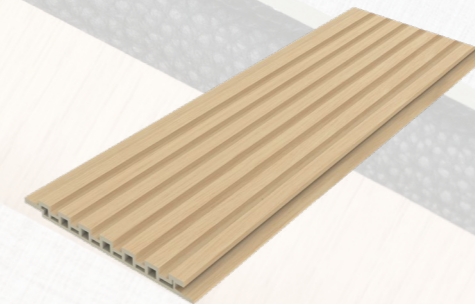

WPC WALL PANEL

ESM

www.zaymarinteriors.com

ZAYMAR INTERIOR wall panel is made of WPC materials. The formaldehyde-free and eco-friendly decorative wall panel provides a new style of indoor living space, improving your living quality...

CONTENTS

ESM 2.0  03

ESM 1.0 13

ESM 3D 17

ESM 2.0

Thickness/Width	200mm	250mm	400mm	600mm	1200mm	Customization
8mm	✓	✓	✓	✓	✓	✓
9mm	✓	✓	✓	✓	✓	✓
Customization	✓	✓	✓	✓	✓	✓

Groove Connection Styles

Applications