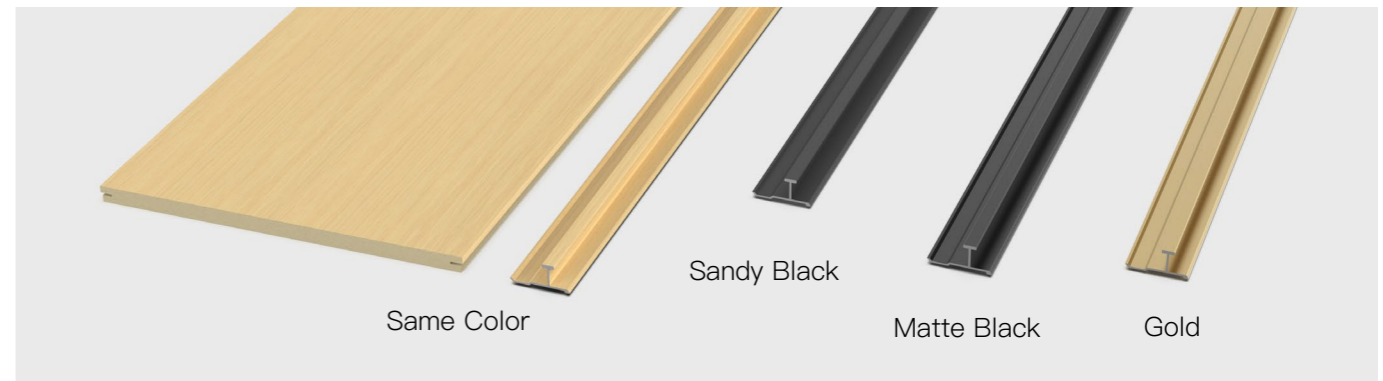

Other Colors