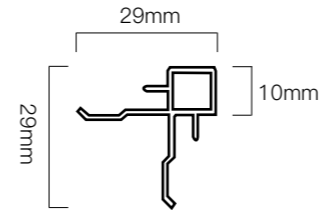

METAL TRIM

ZMAL224#