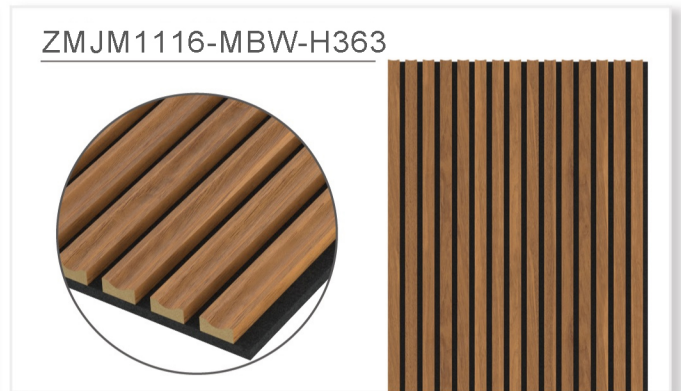

Total size	21x605x2400mm; 21x605x3000mm;21x285x2400mm;21x285x3000mm
Weight	9.4kg / 11.8kg / 4.4kg / 5.5kg
Number of MDF board	15 / 7 pcs
Size of MDF board	27x12mm
Distance between MDF board	13mm