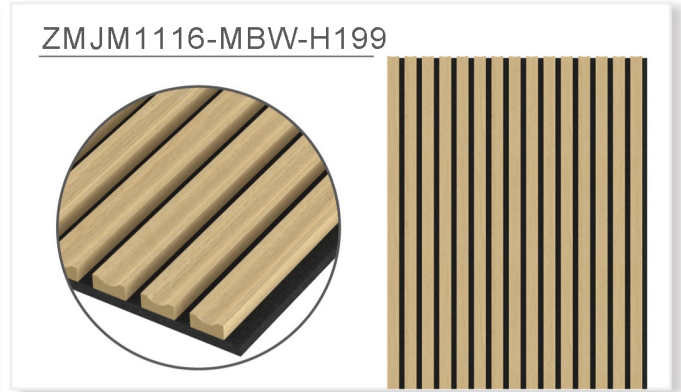

Total size	21x605x2400mm; 21x605x3000mm;21x285x2400mm;21x285x3000mm
Weight	9.4kg / 11.8kg / 4.4kg / 5.5kg
Number of MDF board	15 / 7 pcs
Size of MDF board	27x12mm
Distance between MDF board	13mm