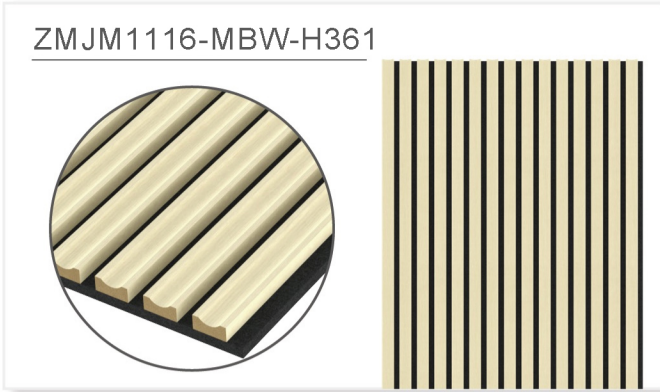

Total size	21x605x2400mm; 21x605x3000mm;21x285x2400mm;21x285x3000mm
Weight	9.4kg / 11.8kg / 4.4kg / 5.5kg
Number of MDF board	15 / 7 pcs
Size of MDF board	27x12mm
Distance between MDF board	13mm