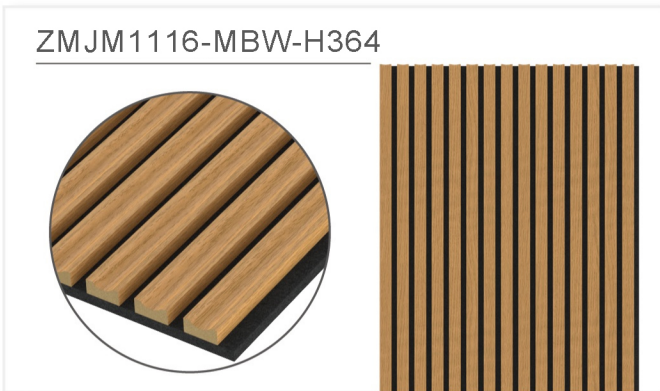

Total size	21x605x2400mm; 21x605x3000mm;21x285x2400mm;21x285x3000mm
Weight	9.4kg / 11.8kg / 4.4kg / 5.5kg
Number of MDF board	15 / 7 pcs
Size of MDF board	27x12mm
Distance between MDF board	13mm