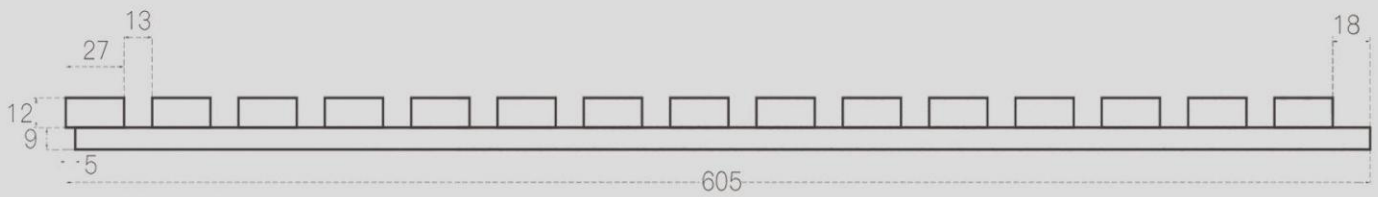

ZMJM1114-MBW-H199

AUDEN

Our clean, modern reeded pattern features a minimalistic appeal that plays homage to traditional classical architecture and design. This timeless look brings a comforting contrast and unique focal point to any room. From accent walls to acoustic ceilings, this timeless pattern comes in a variety of modern finishes.