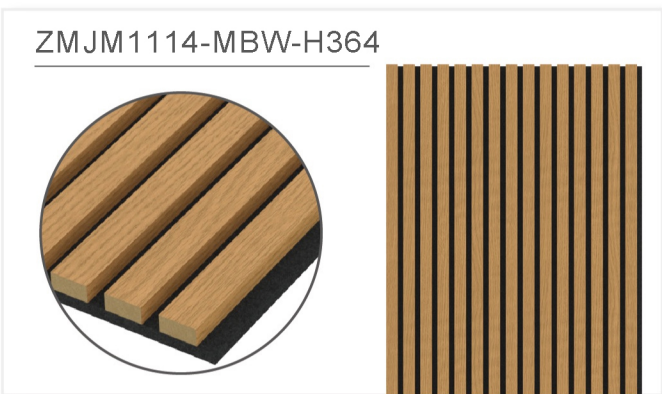

Total size	21x605x2400mm; 21x605x3000mm;21x285x2400mm;21x285x3000mm
Weight	10.8kg / 13.6kg / 5.1kg / 6.3kg
Number of MDF board	15 / 7 pcs
Size of MDF board	27x12mm
Distance between MDF board	13mm