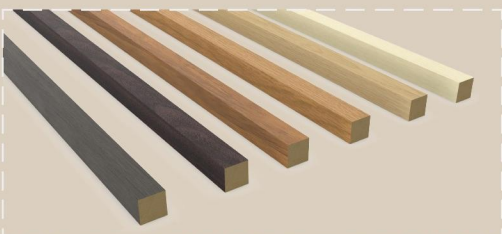

Accessories

SIZE:

21 x 21 x 2400 mm

21 x 21 x 3000 mm

ZMJM1118