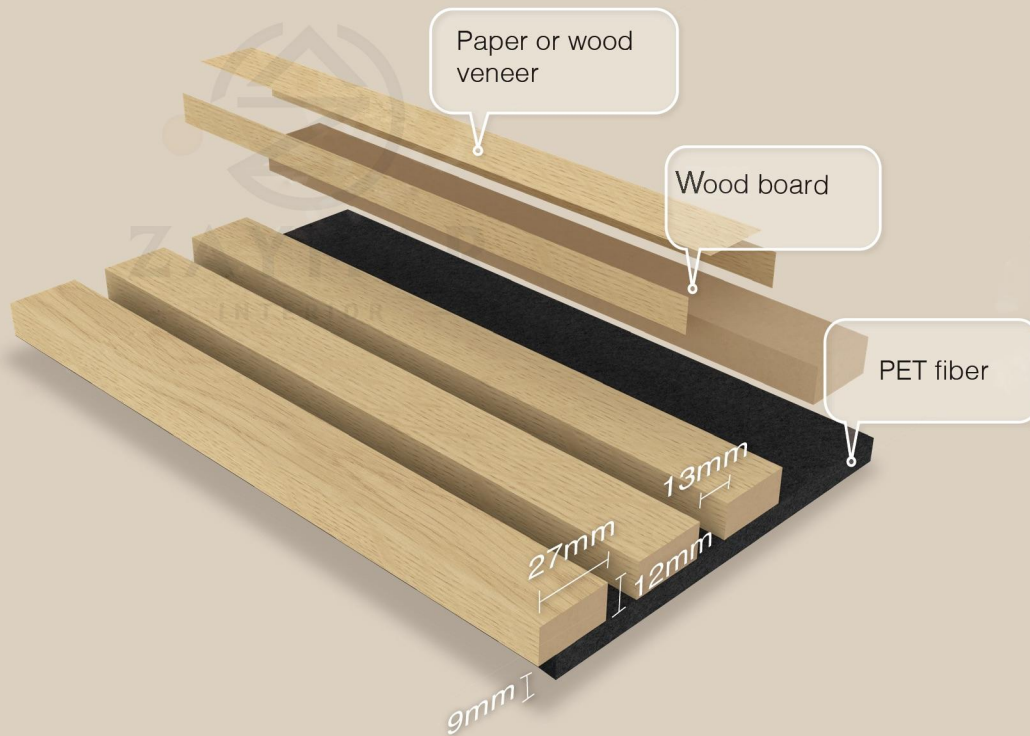

ZMJM1116

Accessories

SIZE:

21 x 21 x 2400 mm

21 x 21 x 3000 mm

ZMJM1118

Material

Advantages

- Effective noise reduction**
 Sound-absorbing felt mitigates noise and reduced unwanted reverberations.
- Rich in color and shape**
 Versatile woodgrain colors and finishes to appeal to any style of home or office.
- Flame retardant**
 The black acoustic felt can achieve B1 grade flame retardancy.
- Environmental protection**
 CARB P2 grade medium density fiberboard protects from harmful gases and compounds.

Specifications

Material	Wood board & PET fiber
Finish	Paper or wood veneer
Length	2400/3000 mm
Width	285/305/605 mm
Thickness	21/24 mm
Eco-friendly (MDF board)	CARB P2
Flame restardant (felt)	Can achieve EN 13501-1:2018 CLASS B, ASTM E84 CLASS A
NRC	Sound absorption coefficient NRC=0.8
Clean	Clean with a vacuum cleaner or a dry cloth, not with water
Installation	Screws or mounting glue