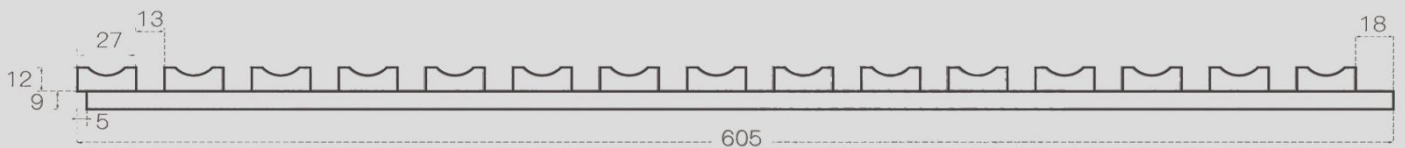

ZMJM1116-MBW-H361

THAYER

Featuring an artfully crafted fluted design, the THAYER collection is an eclectic-yet-chic look that brings trend-forward personality to any space. Adorned with unique contrasting finishes, this cohesive collection boasts artisan appeal and visual interest for any home.