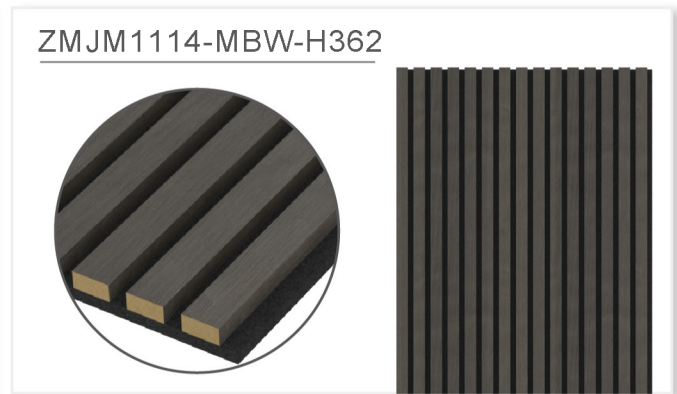

Total size	21x605x2400mm; 21x605x3000mm;21x285x2400mm;21x285x3000mm
Weight	10.8kg / 13.6kg / 5.1kg / 6.3kg
Number of MDF board	15 / 7 pcs
Size of MDF board	27x12mm
Distance between MDF board	13mm