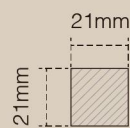

ZMJM1116

Accessories

SIZE:

21 x 21 x 2400 mm

21 x 21 x 3000 mm

ZMJM1118

Material

Advantages

ZMJM0015-BDT-B193

ZMJM0015-BDT-B191

ZMJM0015-BDT-B194

ZMJM0015-BDT-B192

ZMJM0015-YDT-26WV

ZMJM0015-YDT-08WV

Total size	24x605x2400mm; 24x605x3000mm; 24x285x2400mm; 24x285x3000mm
Weight	10.8kg / 13.6kg / 5.1kg / 6.3kg
Number of MDF board	15 / 7 pcs
Size of MDF board	28x15mm
Distance between MDF board	12mm

Total size	21x605x2400mm; 21x605x3000mm;21x285x2400mm;21x285x3000mm
Weight	10.8kg / 13.6kg / 5.1kg / 6.3kg
Number of MDF board	15 / 7 pcs
Size of MDF board	27x12mm
Distance between MDF board	13mm

ZMJM1115-MBW-H363

Total size	21x605x2400mm; 21x605x3000mm;21x285x2400mm;21x285x3000mm
Weight	9.4kg / 11.8kg / 4.4kg / 5.5kg
Number of MDF board	15 / 7 pcs
Size of MDF board	27x12mm
Distance between MDF board	13mm

FINISH OPTIONS