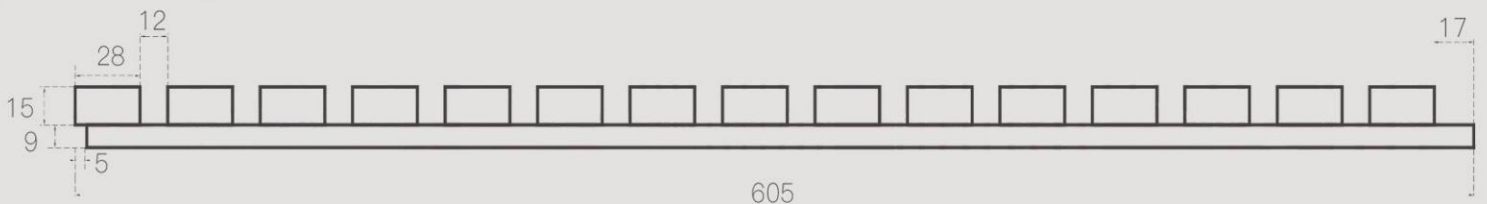

ZMJM0015-BDT-B193

HEMSWORTH

Our unique texture adds warmth and comfort to your space, making you feel like you're surrounded by a forest. Our wall panels are designed to offer a simple and classic aesthetic that adapts to various interior design schemes. Whether you're looking to create a rustic countryside style or a modern elegant atmosphere, Hemsworth is here to meet your needs.