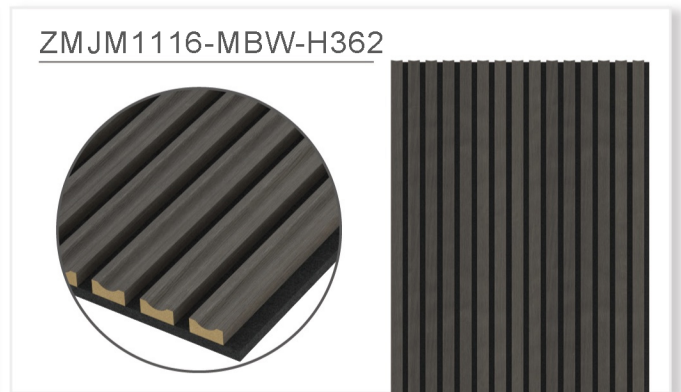

Total size	21x605x2400mm; 21x605x3000mm;21x285x2400mm;21x285x3000mm
Weight	9.4kg / 11.8kg / 4.4kg / 5.5kg
Number of MDF board	15 / 7 pcs
Size of MDF board	27x12mm
Distance between MDF board	13mm