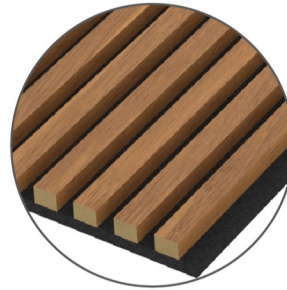

- Effective noise reduction**
 Sound-absorbing felt mitigates noise and reduced unwanted reverberations.
- Rich in color and shape**
 Versatile woodgrain colors and finishes to appeal to any style of home or office.
- Flame retardant**
 The black acoustic felt can achieve B1 grade flame retardancy.
- Environmental protection**
 CARB P2 grade medium density fiberboard protects from harmful gases and compounds.

ZMJM1115-MBW-H361

ZMJM1115-MBW-H199

ZMJM1115-MBW-H364

ZMJM1115-MBW-H363

ZMJM1115-MBW-H57

ZMJM1115-MBW-H362

Total size	21x605x2400mm; 21x605x3000mm;21x305x2400mm;21x305x3000mm
Weight	9.5kg / 11.9kg / 4.8kg / 6.0kg
Number of MDF board	20 / 10 pcs
Size of MDF board	17x12mm
Distance between MDF board	13mm