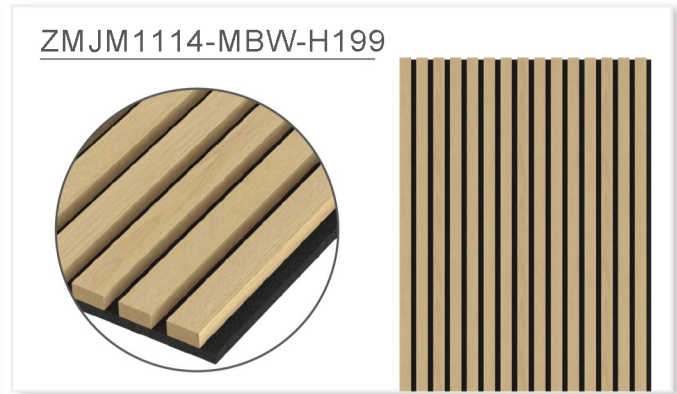

Total size	21x605x2400mm; 21x605x3000mm;21x285x2400mm;21x285x3000mm
Weight	10.8kg / 13.6kg / 5.1kg / 6.3kg
Number of MDF board	15 / 7 pcs
Size of MDF board	27x12mm
Distance between MDF board	13mm