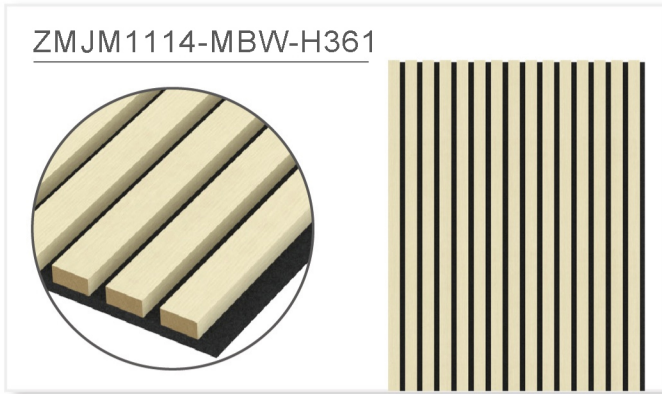

Total size	21x605x2400mm; 21x605x3000mm;21x285x2400mm;21x285x3000mm
Weight	10.8kg / 13.6kg / 5.1kg / 6.3kg
Number of MDF board	15 / 7 pcs
Size of MDF board	27x12mm
Distance between MDF board	13mm